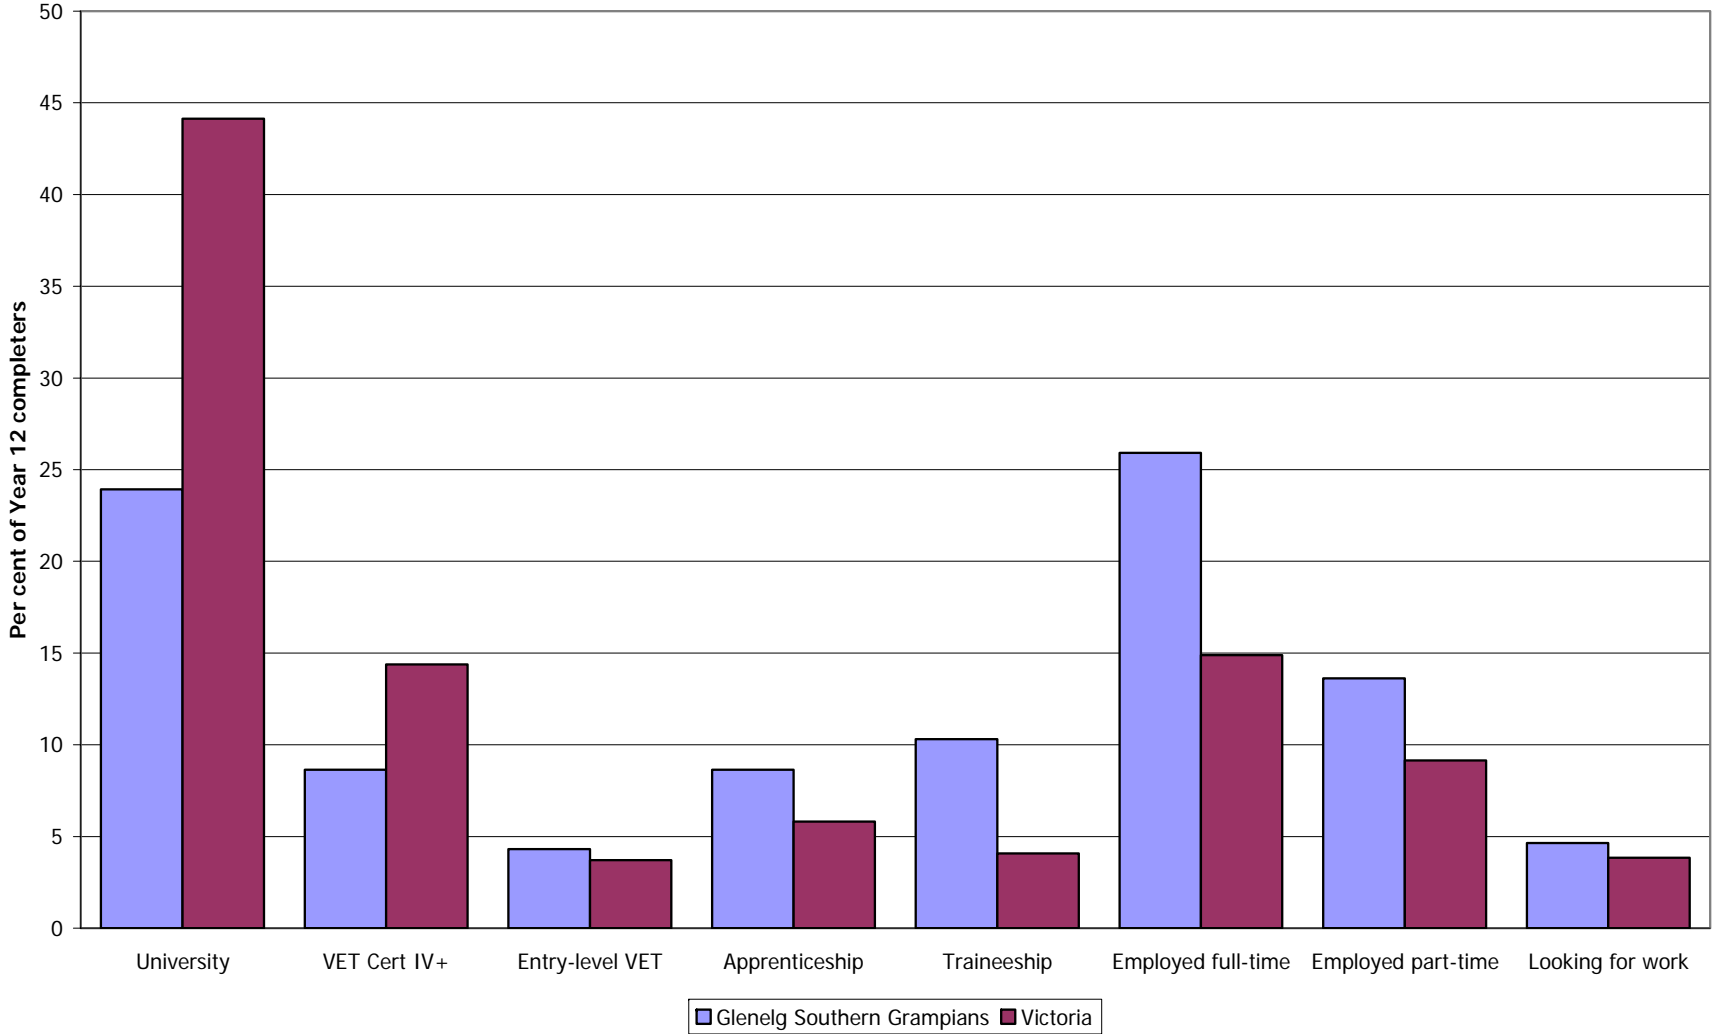

Region	Estimated number of early leavers		TAFE/VET	Apprentice	Trainee	Employed full-time	Employed part-time	Looking for work	All early leavers
Smart Geelong	578	n	26	87	21	50	30	26	240
		%	10.8	36.3	8.8	20.8	12.5	10.8	100.0
South East	742	n	43	78	19	72	30	48	290
		%	14.8	26.9	6.6	24.8	10.3	16.6	100.0
South Gippsland Bass Coast	207	n	8	59	8	17	14	14	120
		%	6.7	49.2	6.7	14.2	11.7	11.7	100.0
South West	174	n	7	29	7	17	4	9	73
		%	9.6	39.7	9.6	23.3	5.5	12.3	100.0
Wimmera Southern Mallee	98	n	3	20	8	7	2	5	45
		%	6.7	44.4	17.8	15.6	4.4	11.1	100.0
WynBay	391	n	39	54	10	32	18	27	180
		%	21.7	30.0	5.6	17.8	10.0	15.0	100.0
<i>Victoria</i>	<i>11096</i>	<i>n</i>	<i>662</i>	<i>1510</i>	<i>332</i>	<i>880</i>	<i>526</i>	<i>638</i>	<i>4548</i>
		<i>%</i>	<i>14.6</i>	<i>33.2</i>	<i>7.3</i>	<i>19.3</i>	<i>11.6</i>	<i>14.0</i>	<i>100.0</i>

Figure 1 Destinations of 2007 Year 12 completers, Glenelg Southern Grampians LLEN and Victoria

* Completers who deferred a place at university or TAFE/VET have been allocated to their labour market destinations.